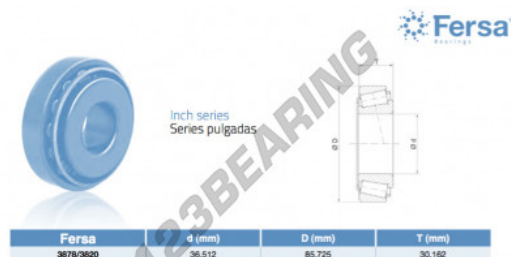

Tapered roller bearing 3878-3820-ASFERSA - 3878-3820-ASFERSA

<https://www.123bearing.eu/bearing-housing/roller-bearing/tapered/3878-3820-asfersa>

PRODUCT FEATURES

Brand	ASFERSA
N° Ean13	3663952518770
Inside diameter	36.512 mm
Outside diameter	85.725 mm
Thickness	30.162 mm
Weight	892 g
Packaging	1
Standard	No standard