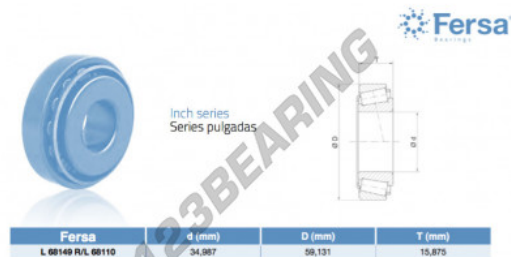

## Tapered roller bearing L68149R-L68110-ASFERSA - L68149R-L68110-ASFERSA

<https://www.123bearing.eu/bearing-housing/roller-bearing/tapered/l68149r-l68110-asfersa>

### PRODUCT FEATURES

Brand	ASFERSA
N° Ean13	3663952521343
Inside diameter	34.987 mm
Outside diameter	59.131 mm
Thickness	15.875 mm
Packaging	1

[contact@123bearing.eu](mailto:contact@123bearing.eu)

+33 359 36 04 90