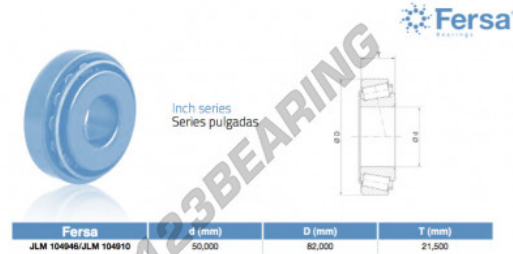

Tapered roller bearing JLM104946-JLM104910-ASFERSA - JLM104946-JLM104910-ASFERSA

<https://www.123bearing.eu/bearing-housing/roller-bearing/tapered/jlm104946-jlm104910-asfersa>

PRODUCT FEATURES

Brand	ASFERSA
N° Ean13	3663952521671
Inside diameter	50 mm
Inside diameter	1.969" inch
Outside diameter	82 mm
Outside diameter	3.228" inch
Thickness	21.5 mm
Thickness	0.846" inch
Packaging	1