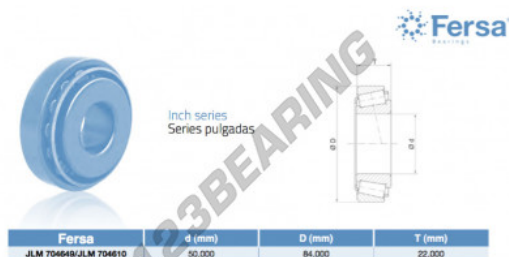

Tapered roller bearing

JLM704649-JLM704610-ASFERSA - JLM704649-JLM704610-ASFERSA

<https://www.123bearing.eu/bearing-housing/roller-bearing/tapered/jlm704649-jlm704610-asfersa>

PRODUCT FEATURES

Brand	ASFERSA
N° Ean13	3663952522159
Inside diameter	50 mm
Outside diameter	84 mm
Thickness	22 mm
Packaging	1