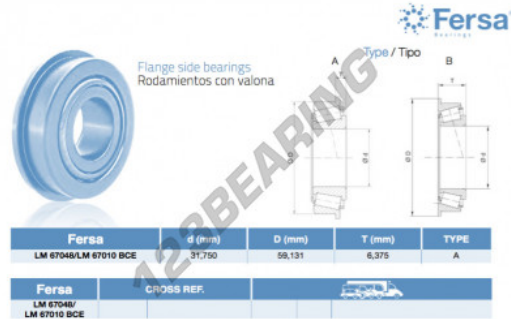

Tapered roller bearing LM67048-LM67010BCE-ASFERSA - LM67048-LM67010BCE-ASFERSA

<https://www.123bearing.eu/bearing-housing/roller-bearing/tapered/lm67048-lm67010bce-asfersa>

PRODUCT FEATURES

Brand	ASFERSA
N° Ean13	3663952523873
Inside diameter	31.75 mm
Outside diameter	59.131 mm
Thickness	6.375 mm
Packaging	1