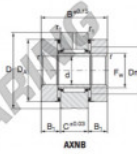

Shaft d mm	Designation				d mm	D mm	F <sub>w</sub> mm	D <sub>a</sub> mm	D <sub>m</sub> mm	B mm	C mm	B <sub>1</sub> mm	r mm	r <sub>1</sub> mm
	AXNB	ARNB series 1	ARNB series 2	ARNB series 3										
20	20 52				20	52	25	42	32.5	40	16	12	0.85	0.85

## PRODUCT FEATURES

Brand	NADELLA
N° Ean13	3663952530215
Inside diameter	20 mm
Inside diameter	0.787" inch
Outside diameter	42 mm
Outside diameter	1.654" inch
Thickness	40 mm
Thickness	1.575" inch
Weight	392 g
Packaging	1