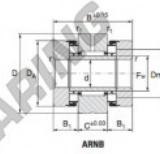

Shaft d mm	Designation				d mm	D mm	F _w mm	D _a mm	D _m mm	B mm	C mm	B ₁ mm	r mm	f ₁ mm
	AXNB	ARNB series 1	ARNB series 2	ARNB series 3										
40				40 90	40	90	50	78	62.7	75	25	25	1.3	0.85

Load Ratings kN				Speed rating min ⁻¹	Preload ¹⁾ N	Rotation ²⁾ torque Nmm	Rigidity K ³⁾ N/mm	Weight kg	Designation
radial		axial							
Dyn. C	Stat. Co	Dyn. C	Stat. Co						
44.0	95.0	93.0	260.0	4 000	5 740	3 500	1 620	2.110	ARNB 40 90

1) 6% of dynamic axial load - 2) with axial load equal to preload - 3) rigidity of a single thrust bearing with load equal to preload

PRODUCT FEATURES

Brand	NADELLA
N° Ean13	3663952530499
Inside diameter	40 mm
Outside diameter	78 mm
Thickness	75 mm
Weight	2110 g
Packaging	1