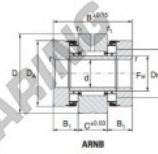

Shaft d mm	Designation				d mm	D mm	F _w mm	D _a mm	D _m mm	B mm	C mm	B ₁ mm	r min.	f ₁ min.
	AXNB	ARNB series 1	ARNB series 2	ARNB series 3										
60			60 120		60	120	70	105	85.9	82	25	28.5	1.75	0.85

1) 6% of dynamic axial load - 2) with axial load equal to preload - 3) rigidity of a single thrust bearing with load equal to preload

PRODUCT FEATURES

Brand	NADELLA
N° Ean13	3663952530635
Inside diameter	60 mm
Outside diameter	105 mm
Thickness	82 mm
Weight	3717 g
Packaging	1