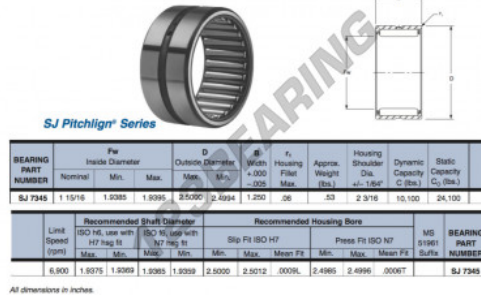

# Drawn cup roller bearing SJ7345-RBC - SJ7345-RBC

<https://www.123bearing.eu/bearing-housing/needle-roller-bearing/drawn-cup/sj7345-rbc>

Precision Ground Heavy Duty Needle Roller Bearings **RBC**

## PRODUCT FEATURES

Brand	RBC
N° Ean13	3663952531786
Inside diameter	49.2125 mm
Outside diameter	63.5 mm
Thickness	31.75 mm
Weight	240 g
Packaging	1

[contact@123bearing.eu](mailto:contact@123bearing.eu)