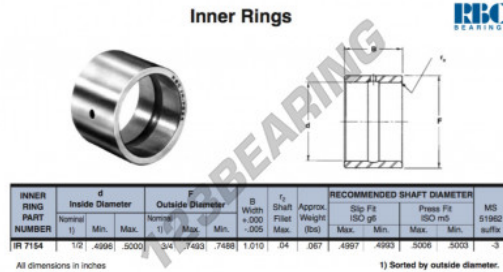

## Inner ring IR7154-RBC - IR7154-RBC

<https://www.123bearing.eu/bearing-housing/needle-roller-bearing/inner-ring/ir7154-rbc>

INNER RING PART NUMBER	d Inside Diameter			F Outside Diameter			B Width +0.000 -0.025	r1 Shaft Fillet Max.	Approx. Weight (g)	RECOMMENDED SHAFT DIAMETER				
	Normal	Min.	Max.	Normal	Min.	Max.				Slip Fit ISO g6	Press Fit ISO m5		MS 51962 shaft	
IR 7154	12	4996	5000	19	7493	7498	1.010	04	067	4997	4993	5005	5003	-3

All dimensions in inches

1) Sorted by outside diameter.

## PRODUCT FEATURES

Brand	RBC
N° Ean13	3663952531915
Inside diameter	12.7 mm
Outside diameter	19.05 mm
Thickness	25.654 mm
Type	IR
Weight	30 g
Packaging	1

[contact@123bearing.eu](mailto:contact@123bearing.eu)