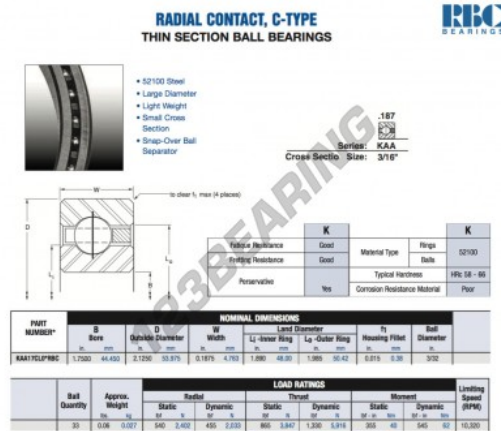

Deep groove ball bearing single row KAA17-CL0-RBC - KAA17-CL0-RBC

<https://www.123bearing.eu/bearing-housing/deep-groove-bearing/single-row/kaa17-cl0-rbc>

PRODUCT FEATURES

Brand	RBC
N° Ean13	3616060507082
Inside diameter	44.45 mm
Outside diameter	53.975 mm
Thickness	4.763 mm
Weight	27 g
Packaging	1