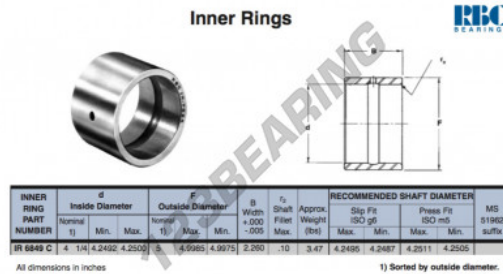

Inner ring IR6849-C-RBC - IR6849-C-RBC

<https://www.123bearing.eu/bearing-housing/needle-roller-bearing/inner-ring/ir6849-c-rbc>

All dimensions in inches

1) Sorted by outside diameter.

PRODUCT FEATURES

Brand	RBC
N° Ean13	3663952533315
Inside diameter	107.95 mm
Outside diameter	127 mm
Thickness	57.404 mm
Type	IR
Weight	1574 g
Packaging	1

contact@123bearing.eu

+33 359 36 04 90

CRT4 de Lesquin 60 Rue Du Haut De Sainghin 59273 Fretin FRANCE