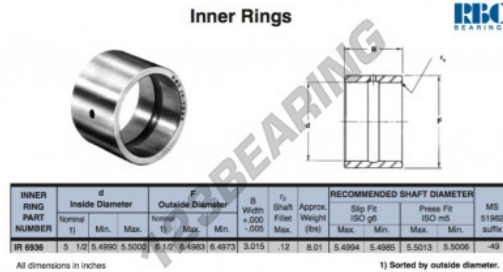

Inner ring IR6936-RBC - IR6936-RBC

<https://www.123bearing.eu/bearing-housing/needle-roller-bearing/inner-ring/ir6936-rbc>

PRODUCT FEATURES

Brand	RBC
N° Ean13	3663952533384
Inside diameter	139.7 mm
Inside diameter	5 1/2" inch
Outside diameter	165.1 mm
Outside diameter	6 1/2" inch
Thickness	76.581 mm
Thickness	3.015" inch
Type	IR
Weight	3633 g
Packaging	1