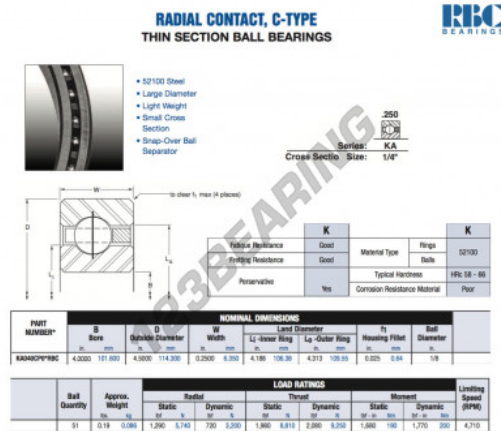

Deep groove ball bearing single row KA040-CP0-RBC - KA040-CP0-RBC

<https://www.123bearing.eu/bearing-housing/deep-groove-bearing/single-row/ka040-cp0-rbc>

PRODUCT FEATURES

Brand	RBC
N° Ean13	3663952533865
Inside diameter	101.6 mm
Outside diameter	114.3 mm
Thickness	6.35 mm
Weight	86 g
Packaging	1