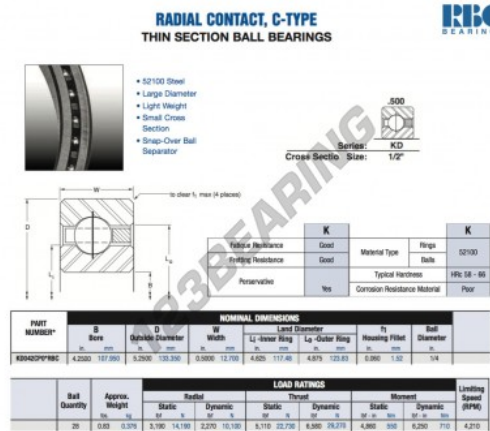

## Deep groove ball bearing single row KD042-CP0-RBC - KD042-CP0-RBC

<https://www.123bearing.eu/bearing-housing/deep-groove-bearing/single-row/kd042-cp0-rbc>

### PRODUCT FEATURES

Brand	RBC
N° Ean13	3663952533957
Inside diameter	107.95 mm
Inside diameter	4 1/4" inch
Outside diameter	133.35 mm
Outside diameter	5 1/4" inch
Thickness	12.7 mm
Thickness	1/2" inch
Weight	376 g
Packaging	1