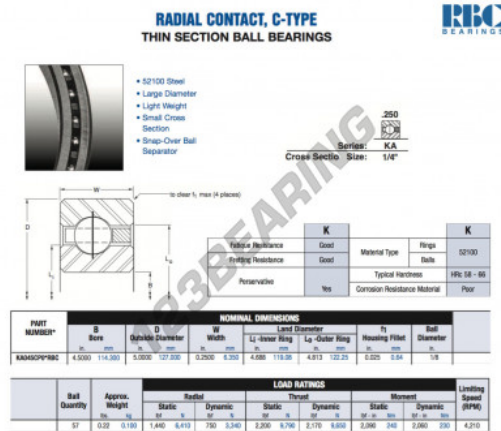

Deep groove ball bearing single row KA045-CP0-RBC - KA045-CP0-RBC

<https://www.123bearing.eu/bearing-housing/deep-groove-bearing/single-row/ka045-cp0-rbc>

PRODUCT FEATURES

Brand	RBC
N° Ean13	3663952533988
Inside diameter	114.3 mm
Outside diameter	127 mm
Thickness	6.35 mm
Weight	100 g
Packaging	-