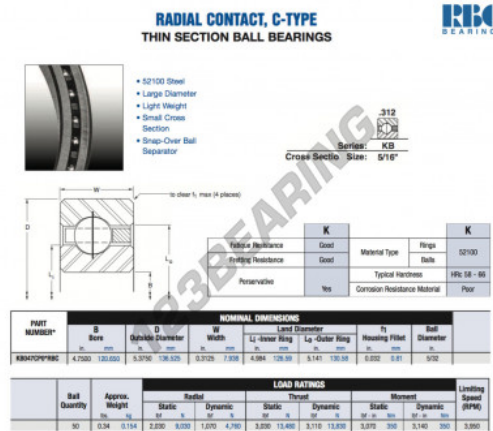

Deep groove ball bearing single row KB047-CP0-RBC - KB047-CP0-RBC

<https://www.123bearing.eu/bearing-housing/deep-groove-bearing/single-row/kb047-cp0-rbc>

PRODUCT FEATURES

Brand	RBC
N° Ean13	3663952534053
Inside diameter	120.65 mm
Outside diameter	136.525 mm
Thickness	7.938 mm
Weight	154 g
Packaging	1