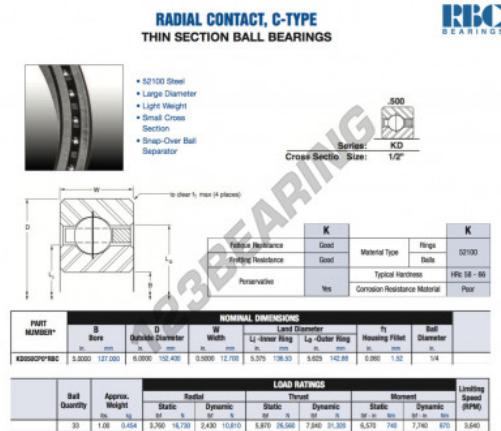

Deep groove ball bearing single row KD050-CP0-RBC - KD050-CP0-RBC

<https://www.123bearing.eu/bearing-housing/deep-groove-bearing/single-row/kd050-cp0-rbc>

PRODUCT FEATURES

Brand	RBC
N° Ean13	3663952534138
Inside diameter	127 mm
Inside diameter	5" inch
Outside diameter	152.4 mm
Outside diameter	6" inch
Thickness	12.7 mm
Thickness	1/2" inch
Weight	454 g
Packaging	1