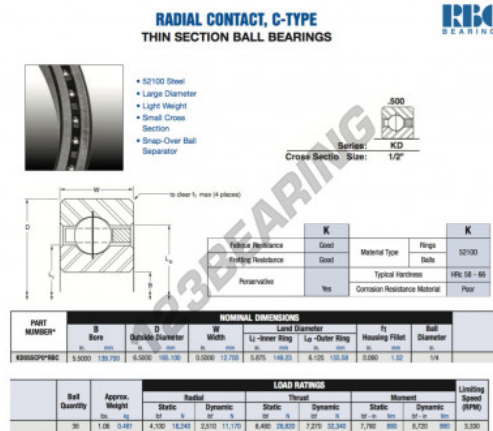

Deep groove ball bearing single row KD055-CP0-RBC - KD055-CP0-RBC

<https://www.123bearing.eu/bearing-housing/deep-groove-bearing/single-row/kd055-cp0-rbc>

PRODUCT FEATURES

Brand	RBC
N° Ean13	3663952534190
Inside diameter	139.7 mm
Inside diameter	5 1/2" inch
Outside diameter	165.1 mm
Outside diameter	6 1/2" inch
Thickness	12.7 mm
Thickness	1/2" inch
Weight	481 g
Packaging	1