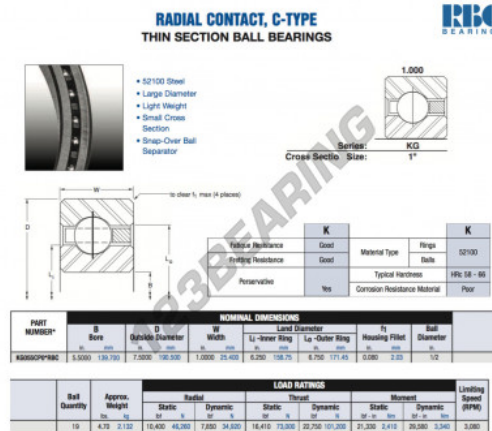

## Deep groove ball bearing single row KG055-CP0-RBC - KG055-CP0-RBC

<https://www.123bearing.eu/bearing-housing/deep-groove-bearing/single-row/kg055-cp0-rbc>

### PRODUCT FEATURES

Brand	RBC
N° Ean13	3663952534213
Inside diameter	139.7 mm
Outside diameter	190.5 mm
Thickness	25.4 mm
Weight	2132 g
Packaging	1

[contact@123bearing.eu](mailto:contact@123bearing.eu)