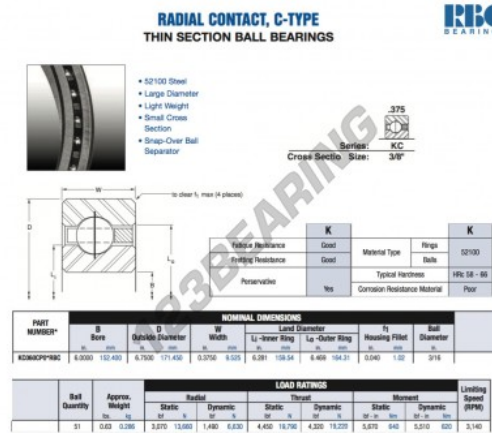

## Deep groove ball bearing single row KC060-CP0-RBC - KC060-CP0-RBC

<https://www.123bearing.eu/bearing-housing/deep-groove-bearing/single-row/kc060-cp0-rbc>

### PRODUCT FEATURES

Brand	RBC
N° Ean13	3663952534244
Inside diameter	152.4 mm
Inside diameter	6" inch
Outside diameter	171.45 mm
Outside diameter	6 3/4" inch
Thickness	9.525 mm
Thickness	3/8" inch
Weight	286 g
Packaging	1