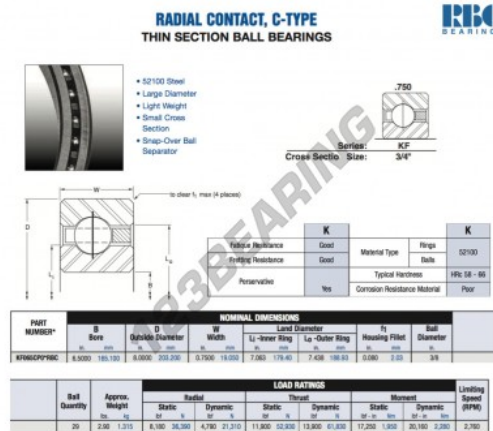

## Deep groove ball bearing single row KF065-CP0-RBC - KF065-CP0-RBC

<https://www.123bearing.eu/bearing-housing/deep-groove-bearing/single-row/kf065-cp0-rbc>

### PRODUCT FEATURES

Brand	RBC
N° Ean13	3663952534312
Inside diameter	165.1 mm
Outside diameter	203.2 mm
Thickness	19.05 mm
Weight	1315 g
Packaging	1

[contact@123bearing.eu](mailto:contact@123bearing.eu)