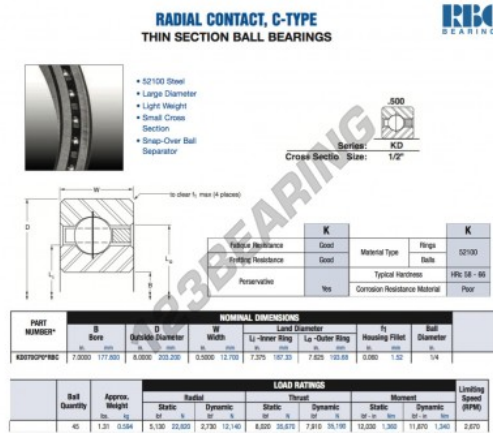

Deep groove ball bearing single row KD070-CP0-RBC - KD070-CP0-RBC

<https://www.123bearing.eu/bearing-housing/deep-groove-bearing/single-row/kd070-cp0-rbc>

PRODUCT FEATURES

Brand	RBC
N° Ean13	3663952534367
Inside diameter	177.8 mm
Outside diameter	203.2 mm
Thickness	12.7 mm
Weight	594 g
Packaging	1