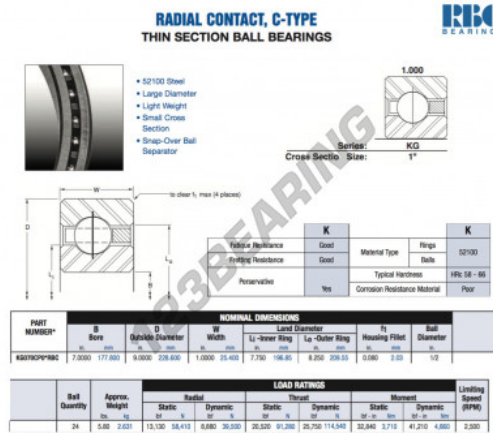

## Deep groove ball bearing single row KG070-CP0-RBC - KG070-CP0-RBC

<https://www.123bearing.eu/bearing-housing/deep-groove-bearing/single-row/kg070-cp0-rbc>

## PRODUCT FEATURES

Brand	RBC
N° Ean13	3663952534381
Inside diameter	177.8 mm
Outside diameter	228.6 mm
Thickness	25.4 mm
Weight	2631 g
Packaging	1

[contact@123bearing.eu](mailto:contact@123bearing.eu)

+33 359 36 04 90