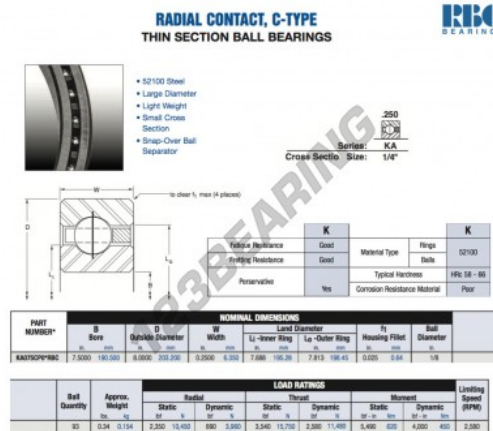

## Deep groove ball bearing single row KA075-CP0-RBC - KA075-CP0-RBC

<https://www.123bearing.eu/bearing-housing/deep-groove-bearing/single-row/ka075-cp0-rbc>

### PRODUCT FEATURES

Brand	RBC
N° Ean13	3663952534398
Inside diameter	190.5 mm
Outside diameter	203.2 mm
Thickness	6.35 mm
Weight	154 g
Packaging	1

[contact@123bearing.eu](mailto:contact@123bearing.eu)

+33 359 36 04 90