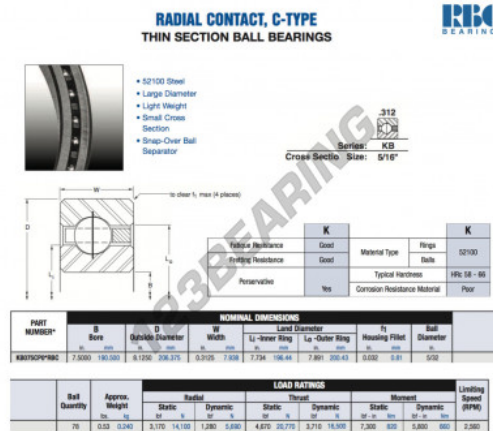

## Deep groove ball bearing single row KB075-CP0-RBC - KB075-CP0-RBC

<https://www.123bearing.eu/bearing-housing/deep-groove-bearing/single-row/kb075-cp0-rbc>

### PRODUCT FEATURES

Brand	RBC
N° Ean13	3663952534404
Inside diameter	190.5 mm
Outside diameter	206.375 mm
Thickness	7.938 mm
Weight	240 g
Packaging	1

[contact@123bearing.eu](mailto:contact@123bearing.eu)