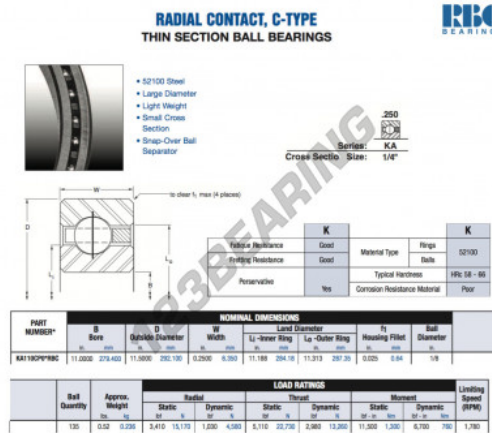

Deep groove ball bearing single row KA110-CP0-RBC - KA110-CP0-RBC

<https://www.123bearing.eu/bearing-housing/deep-groove-bearing/single-row/ka110-cp0-rbc>

PRODUCT FEATURES

Brand	RBC
N° Ean13	3663952534657
Inside diameter	279.4 mm
Outside diameter	292.1 mm
Thickness	6.35 mm
Weight	236 g
Packaging	1