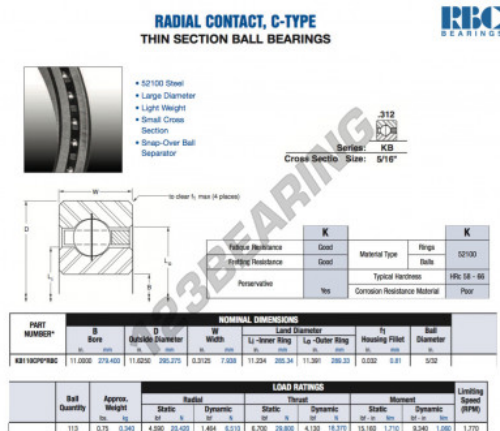

## Deep groove ball bearing single row KB110-CP0-RBC - KB110-CP0-RBC

<https://www.123bearing.eu/bearing-housing/deep-groove-bearing/single-row/kb110-cp0-rbc>

### PRODUCT FEATURES

Brand	RBC
N° Ean13	3663952534664
Inside diameter	279.4 mm
Inside diameter	11" inch
Outside diameter	295.275 mm
Outside diameter	11 5/8" inch
Thickness	7.938 mm
Thickness	5/16" inch
Weight	340 g
Packaging	1