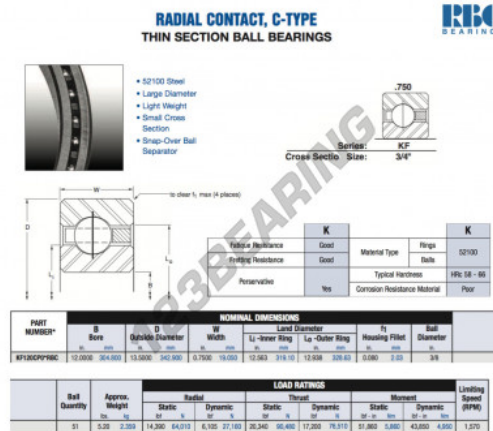

Deep groove ball bearing single row KF120-CP0-RBC - KF120-CP0-RBC

<https://www.123bearing.eu/bearing-housing/deep-groove-bearing/single-row/kf120-cp0-rbc>

PRODUCT FEATURES

Brand	RBC
N° Ean13	3663952534763
Inside diameter	304.8 mm
Outside diameter	342.9 mm
Thickness	19.05 mm
Weight	2359 g
Packaging	-