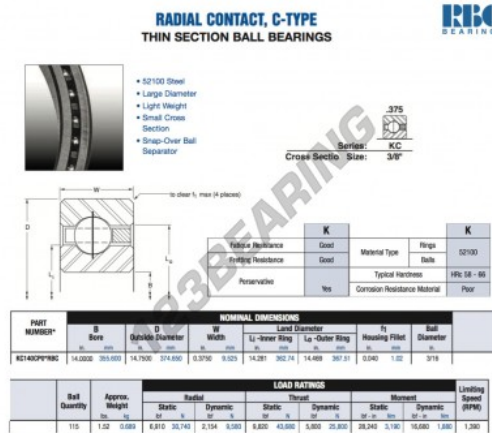

## Deep groove ball bearing single row KC140-CP0-RBC - KC140-CP0-RBC

<https://www.123bearing.eu/bearing-housing/deep-groove-bearing/single-row/kc140-cp0-rbc>

### PRODUCT FEATURES

Brand	RBC
N° Ean13	3663952534794
Inside diameter	355.6 mm
Inside diameter	14" inch
Outside diameter	374.65 mm
Outside diameter	14 3/4" inch
Thickness	9.525 mm
Thickness	3/8" inch
Weight	689 g
Packaging	1