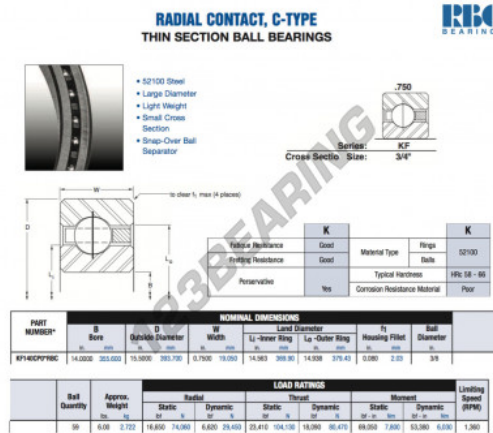

Deep groove ball bearing single row KF140-CP0-RBC - KF140-CP0-RBC

<https://www.123bearing.eu/bearing-housing/deep-groove-bearing/single-row/kf140-cp0-rbc>

PRODUCT FEATURES

Brand	RBC
N° Ean13	3663952534817
Inside diameter	355.6 mm
Outside diameter	399.7 mm
Thickness	19.05 mm
Weight	2722 g
Packaging	1