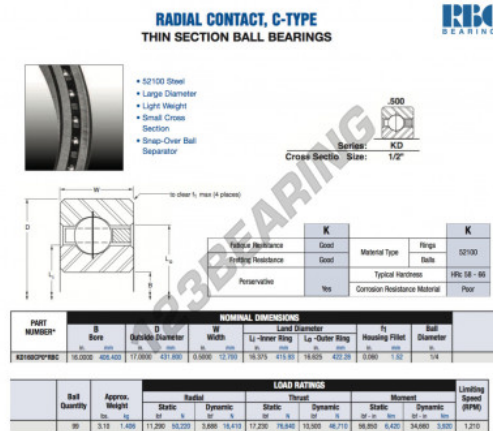

Deep groove ball bearing single row KD160-CP0-RBC - KD160-CP0-RBC

<https://www.123bearing.eu/bearing-housing/deep-groove-bearing/single-row/kd160-cp0-rbc>

PRODUCT FEATURES

Brand	RBC
N° Ean13	3663952534855
Inside diameter	406.4 mm
Outside diameter	431.8 mm
Thickness	12.7 mm
Weight	1406 g
Packaging	1