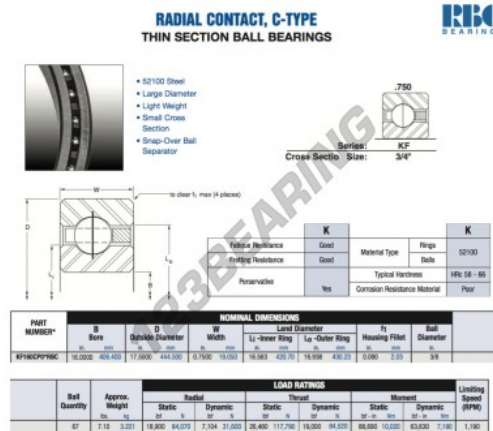

Deep groove ball bearing single row KF160-CP0-RBC - KF160-CP0-RBC

<https://www.123bearing.eu/bearing-housing/deep-groove-bearing/single-row/kf160-cp0-rbc>

PRODUCT FEATURES

Brand	RBC
N° Ean13	3663952534862
Inside diameter	406.4 mm
Outside diameter	444.5 mm
Thickness	19.05 mm
Weight	3221 g
Packaging	1