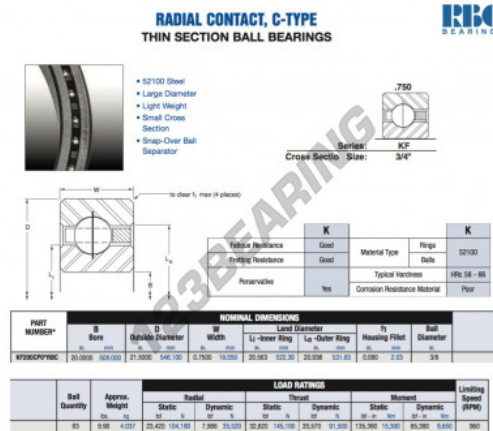

## Deep groove ball bearing single row KF200-CP0-RBC - KF200-CP0-RBC

<https://www.123bearing.eu/bearing-housing/deep-groove-bearing/single-row/kf200-cp0-rbc>

### PRODUCT FEATURES

Brand	RBC
N° Ean13	3663952534961
Inside diameter	508 mm
Inside diameter	20" inch
Outside diameter	546.1 mm
Outside diameter	21 1/2" inch
Thickness	19.05 mm
Thickness	3/4" inch
Weight	4037 g
Packaging	1