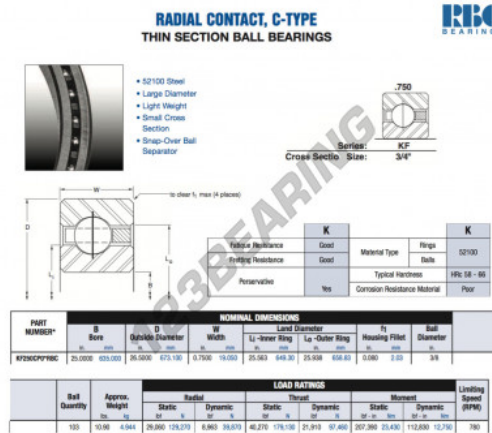

Deep groove ball bearing single row KF250-CP0-RBC - KF250-CP0-RBC

<https://www.123bearing.eu/bearing-housing/deep-groove-bearing/single-row/kf250-cp0-rbc>

PRODUCT FEATURES

Brand	RBC
N° Ean13	3663952535005
Inside diameter	635 mm
Outside diameter	673.1 mm
Thickness	19.05 mm
Weight	4944 g
Packaging	1