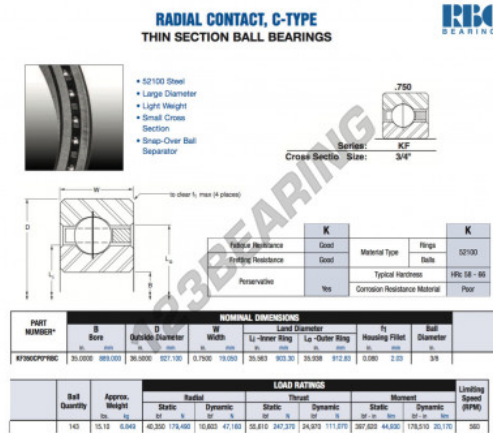

Deep groove ball bearing single row KF350-CP0-RBC - KF350-CP0-RBC

<https://www.123bearing.eu/bearing-housing/deep-groove-bearing/single-row/kf350-cp0-rbc>

PRODUCT FEATURES

Brand	RBC
N° Ean13	3663952535067
Inside diameter	889 mm
Outside diameter	927.1 mm
Thickness	19.05 mm
Weight	6849 g
Packaging	1