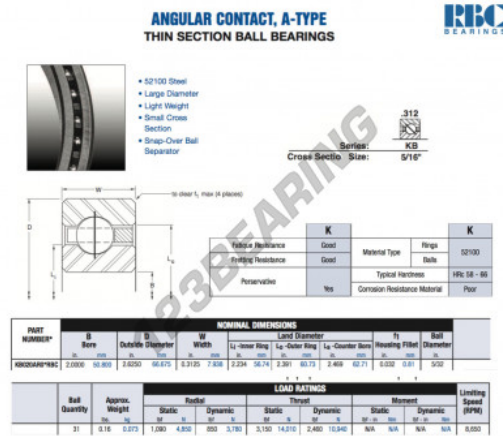

Deep groove ball bearing single row KB020-AR0-RBC - KB020-AR0-RBC

<https://www.123bearing.eu/bearing-housing/deep-groove-bearing/single-row/kb020-ar0-rbc>

PRODUCT FEATURES

Brand	RBC
N° Ean13	3663952535142
Inside diameter	50.8 mm
Outside diameter	66.675 mm
Thickness	7.938 mm
Weight	73 g
Packaging	1