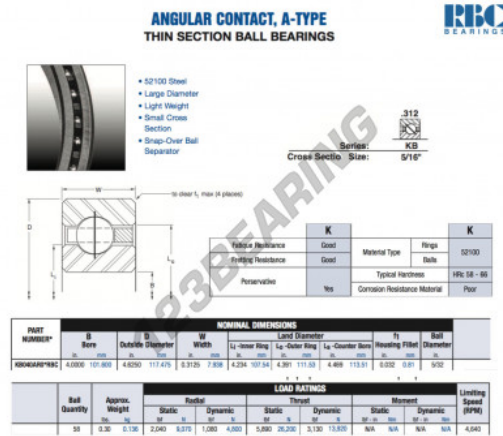

Deep groove ball bearing single row KB040-AR0-RBC - KB040-AR0-RBC

<https://www.123bearing.eu/bearing-housing/deep-groove-bearing/single-row/kb040-ar0-rbc>

PRODUCT FEATURES

Brand	RBC
N° Ean13	3663952535227
Inside diameter	101.6 mm
Outside diameter	117.475 mm
Thickness	7.938 mm
Weight	136 g
Packaging	1