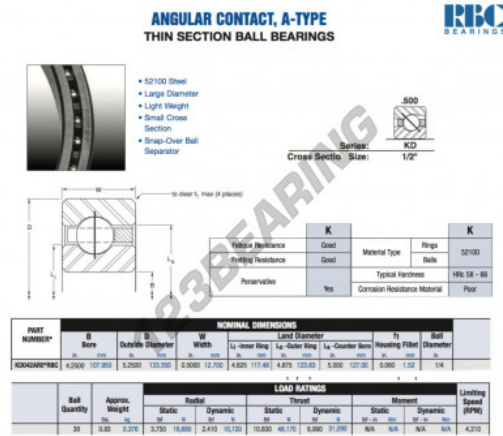

## Deep groove ball bearing single row KD042-AR0-RBC - KD042-AR0-RBC

<https://www.123bearing.eu/bearing-housing/deep-groove-bearing/single-row/kd042-ar0-rbc>

## PRODUCT FEATURES

Brand	RBC
N° Ean13	3663952535302
Inside diameter	107.95 mm
Outside diameter	133.35 mm
Thickness	12.7 mm
Weight	376 g
Packaging	1

[contact@123bearing.eu](mailto:contact@123bearing.eu)