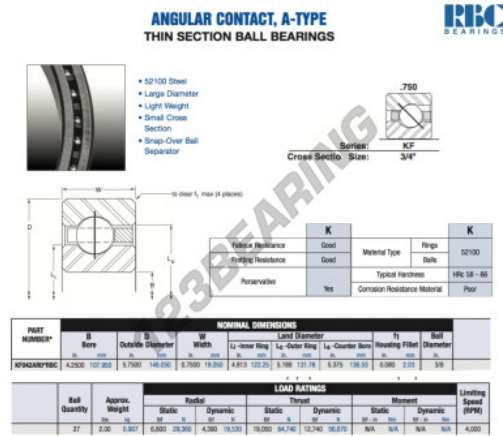

Deep groove ball bearing single row KF042-AR0-RBC - KF042-AR0-RBC

<https://www.123bearing.eu/bearing-housing/deep-groove-bearing/single-row/kf042-ar0-rbc>

PRODUCT FEATURES

Brand	RBC
N° Ean13	3663952535319
Inside diameter	107.95 mm
Outside diameter	146.05 mm
Thickness	19.05 mm
Weight	907 g
Packaging	1