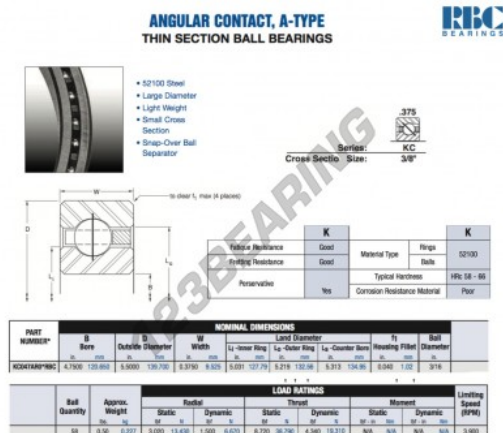

Deep groove ball bearing single row KC047-AR0-RBC - KC047-AR0-RBC

<https://www.123bearing.eu/bearing-housing/deep-groove-bearing/single-row/kc047-ar0-rbc>

PRODUCT FEATURES

Brand	RBC
N° Ean13	3663952535418
Inside diameter	120.65 mm
Outside diameter	139.7 mm
Thickness	9.525 mm
Weight	227 g
Packaging	1