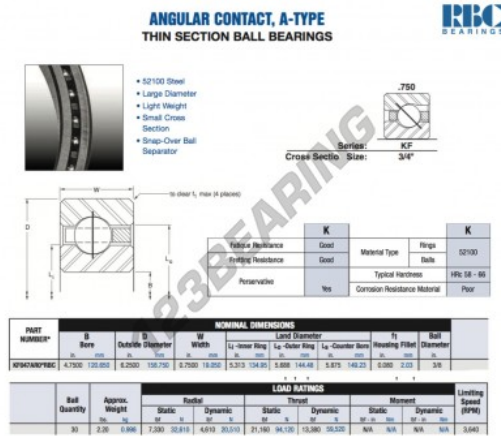

## Deep groove ball bearing single row KF047-AR0-RBC - KF047-AR0-RBC

<https://www.123bearing.eu/bearing-housing/deep-groove-bearing/single-row/kf047-ar0-rbc>

## PRODUCT FEATURES

Brand	RBC
N° Ean13	3663952535432
Inside diameter	120.65 mm
Outside diameter	158.75 mm
Thickness	19.05 mm
Weight	998 g
Packaging	1

[contact@123bearing.eu](mailto:contact@123bearing.eu)