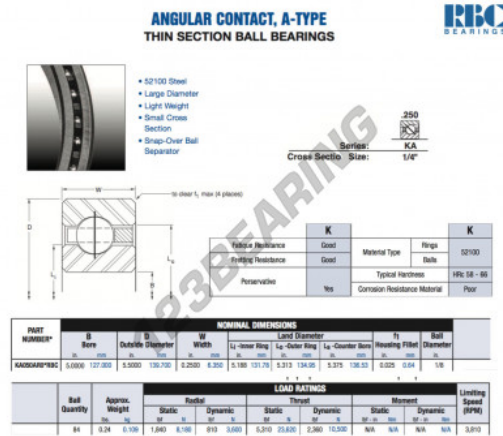

Deep groove ball bearing single row KA050-AR0-RBC - KA050-AR0-RBC

<https://www.123bearing.eu/bearing-housing/deep-groove-bearing/single-row/ka050-ar0-rbc>

PRODUCT FEATURES

Brand	RBC
N° Ean13	3663952535456
Inside diameter	127 mm
Outside diameter	139.7 mm
Thickness	6.35 mm
Weight	109 g
Packaging	1