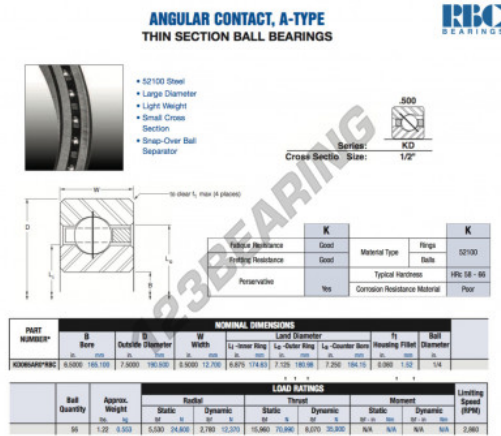

Deep groove ball bearing single row KD065-AR0-RBC - KD065-AR0-RBC

<https://www.123bearing.eu/bearing-housing/deep-groove-bearing/single-row/kd065-ar0-rbc>

PRODUCT FEATURES

Brand	RBC
N° Ean13	3663952535661
Inside diameter	165.1 mm
Outside diameter	190.5 mm
Thickness	12.7 mm
Weight	553 g
Packaging	1