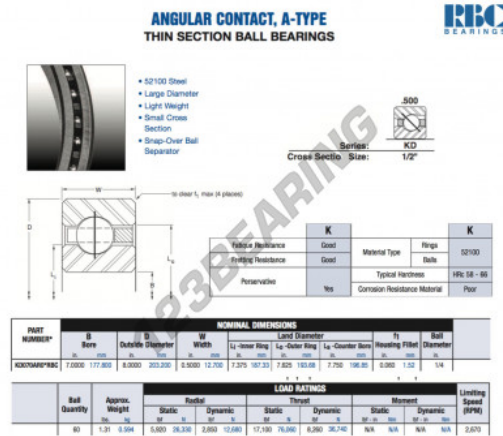

## Deep groove ball bearing single row KD070-AR0-RBC - KD070-AR0-RBC

<https://www.123bearing.eu/bearing-housing/deep-groove-bearing/single-row/kd070-ar0-rbc>

### PRODUCT FEATURES

Brand	RBC
N° Ean13	3663952535722
Inside diameter	177.8 mm
Outside diameter	203.2 mm
Thickness	12.7 mm
Weight	594 g
Packaging	1

[contact@123bearing.eu](mailto:contact@123bearing.eu)

+33 359 36 04 90