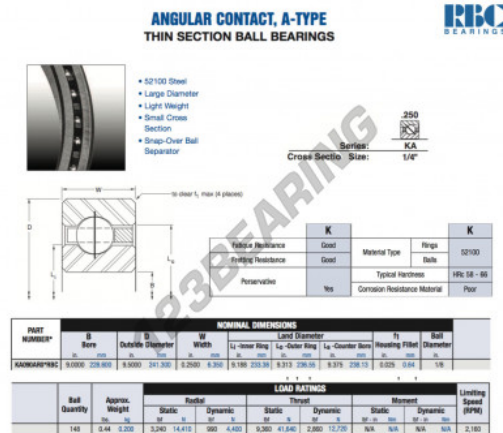

Deep groove ball bearing single row KA090-AR0-RBC - KA090-AR0-RBC

<https://www.123bearing.eu/bearing-housing/deep-groove-bearing/single-row/ka090-ar0-rbc>

PRODUCT FEATURES

Brand	RBC
N° Ean13	3663952535876
Inside diameter	228.6 mm
Inside diameter	9" inch
Outside diameter	241.3 mm
Outside diameter	9 1/2" inch
Thickness	6.35 mm
Thickness	1/4" inch
Weight	200 g
Packaging	1