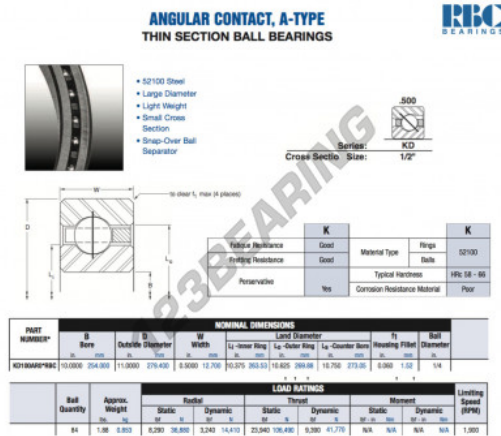

## Deep groove ball bearing single row KD100-AR0-RBC - KD100-AR0-RBC

<https://www.123bearing.eu/bearing-housing/deep-groove-bearing/single-row/kd100-ar0-rbc>

### PRODUCT FEATURES

Brand	RBC
N° Ean13	3663952535968
Inside diameter	254 mm
Outside diameter	279.4 mm
Thickness	12.7 mm
Weight	853 g
Packaging	1

[contact@123bearing.eu](mailto:contact@123bearing.eu)

+33 359 36 04 90