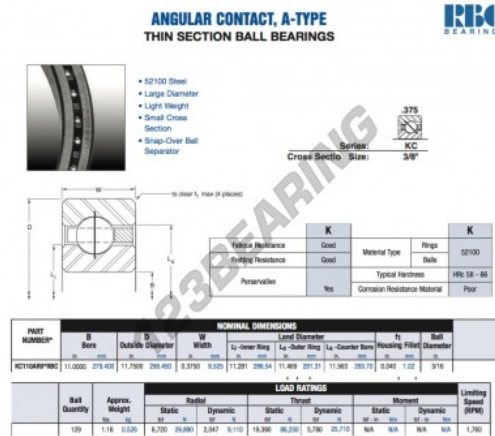

Deep groove ball bearing single row KC110-AR0-RBC - KC110-AR0-RBC

<https://www.123bearing.eu/bearing-housing/deep-groove-bearing/single-row/kc110-ar0-rbc>

PRODUCT FEATURES

Brand	RBC
N° Ean13	3663952536019
Inside diameter	279.4 mm
Outside diameter	298.45 mm
Thickness	9.525 mm
Weight	526 g
Packaging	1