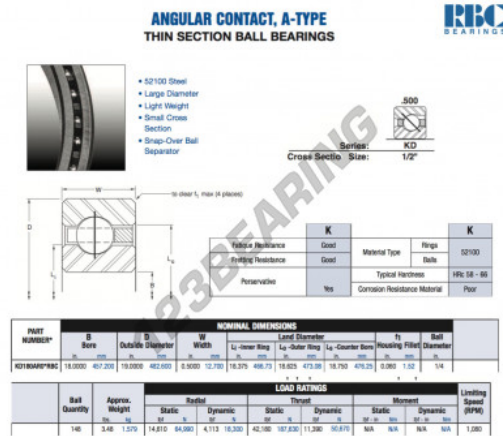

Deep groove ball bearing single row KD180-AR0-RBC - KD180-AR0-RBC

<https://www.123bearing.eu/bearing-housing/deep-groove-bearing/single-row/kd180-ar0-rbc>

PRODUCT FEATURES

Brand	RBC
N° Ean13	3663952536231
Inside diameter	457.2 mm
Outside diameter	482.6 mm
Thickness	12.7 mm
Weight	1579 g
Packaging	1