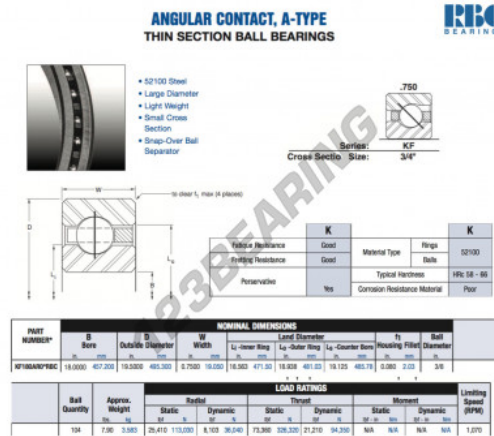

## Deep groove ball bearing single row KF180-AR0-RBC - KF180-AR0-RBC

<https://www.123bearing.eu/bearing-housing/deep-groove-bearing/single-row/kf180-ar0-rbc>

### PRODUCT FEATURES

Brand	RBC
N° Ean13	3663952536248
Inside diameter	457.2 mm
Outside diameter	495.3 mm
Thickness	19.05 mm
Weight	3583 g
Packaging	1

[contact@123bearing.eu](mailto:contact@123bearing.eu)